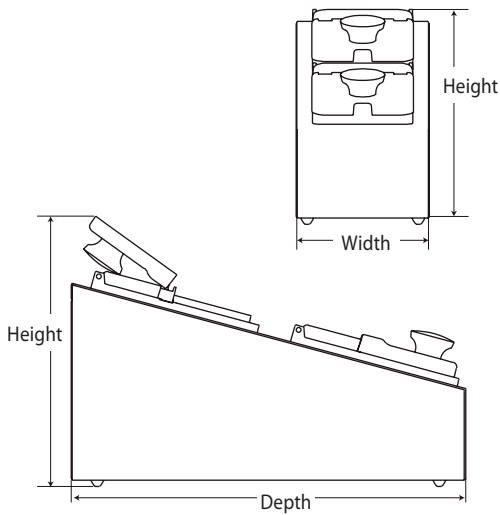

STANDARD FEATURES

- Small footprint, stainless steel base complete with black plastic jars/pans, clear hinged lids and serving spoons
- Clear lids protect while showing off product inside
- SR-2S 1/9 design allows for banking multiples side by side
- Choose from stay-open or self-close lids with 2PRS

ACCESSORY ITEMS

- 1/9-Size Jar 3 1/2" (8.9 cm), Black Plastic (28 oz/ .8 L) 87202
- 1/9-Size Jar 6" (15.2 cm), Black Plastic (48 oz/ 1.4 L) 87203
SR-2S 1/9 can be filled with 1 larger jar, in the back station
- Hinged Lid for 1/9-Size Jars, Clear Plastic 87253
- 2PRS Pan, 4" (10 cm), Black Plastic 85151 (28 oz/ .8 L)
- Snap-On Storage Lid for 2PRS Pan, Clear Plastic 85161
- Spoon, 4" (10.2 cm) Handle, Clear Plastic 85156

2 YEAR
WARRANTY

TOPPING STATIONS FRONT-TO-BACK TIERED RAILS

Models SR-2S 1/9 & 2PRS

SR-2S 1/9 85541

2PRS 85150

MODELS	SR-2S 1/9 85541	2PRS 85150
Capacity	1/9 jar, 3 1/2" (8.9 cm) deep; 28 fl oz (.8 L) when in base	2PRS Pan, 4" deep holds 28 fl oz (.8 L) when in base
Height	8 9/16" 21.8 cm	8 5/16" 21.1 cm
Width	5 5/16" 13.5 cm	6 5/16" 16 cm
Depth	15 3/4" 40 cm	15 13/16" 29.8 cm
Lid Open	10 13/16" 27.5 cm	14 1/2" 36.8 cm
Weight	5 lb 2.3 kg	6 lb 2.7 kg