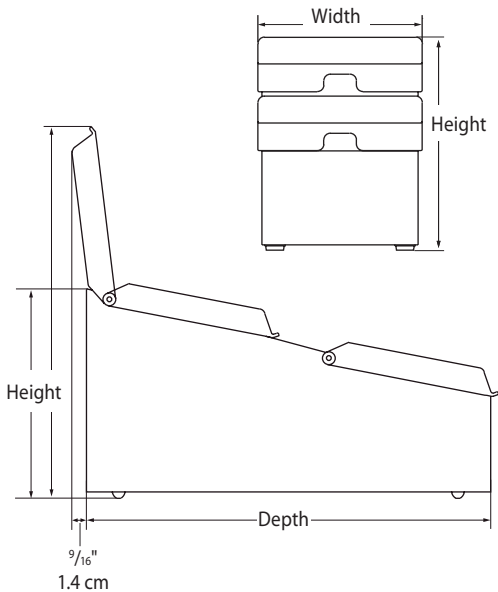

ACCESSORY ITEMS

- 1/9-Size Jar 3 1/2" (8.9 cm), Black Plastic (28 oz/ .8 L) 87202
- 1/9-Size Jar 6" (15.2 cm), Black Plastic (48 oz/ 1.4 L) 87203
SR-2S 1/9 can be filled with 1 larger jar, in the back station
- Hinged Lid for 1/9-Size Jars, Clear Plastic 87253
- 2PRS Pan, 4" (10 cm), Black Plastic 85151 (28 oz/ .8 L)
- Snap-On Storage Lid for 2PRS Pan, Clear Plastic 85161
- Spoon, 4" (10.2 cm) Handle, Clear Plastic 85156

2 YEAR
WARRANTY

TOPPING STATIONS FRONT-TO-BACK TIERED RAILS

Models SR-2S 1/9 & 2PRS

SR-2S 1/9 85541

2PRS 85150

MODELS	SR-2S 1/9 85541	2PRS 85150
Capacity	1/9 jar, 3 1/2" (8.9 cm) deep; 28 fl oz (.8 L) when in base	2PRS Pan, 4" deep holds 28 fl oz (.8 L) when in base
Height	8 9/16" 21.8 cm	8 5/16" 21.1 cm
Width	5 5/16" 13.5 cm	6 5/16" 16 cm
Depth	15 3/4" 40 cm	15 13/16" 29.8 cm
Lid Open	10 13/16" 27.5 cm	14 1/2" 36.8 cm
Weight	5 lb 2.3 kg	6 lb 2.7 kg